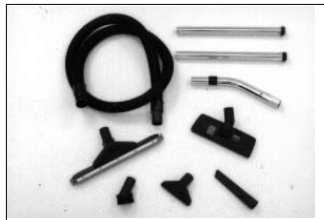

TOOL KITS

For Designer Dry & Wet/Dry Vacuums

#5790061

Designer Dry Tool Kit includes:

- 5790101 7' x 1 1/4" Hose
- 5790131 Carpet & Bare Floor Tool
- 5790111 2 1/2" Round Brush
- 5790121 Crevice Tool
- 5790171 Upholstery Tool
- 5797181 3-Piece Steel Wand - 1 1/4" Dia.

#5797051

Designer 4 Wet/Dry Tool Kit includes:

- 5790131 Carpet & Bare Floor Tool
- 5797061 8' x 1 1/2" Hose
- 5790111 2 1/2" Round Brush
- 5790121 Crevice Tool
- 5790171 Upholstery Tool
- 5797181 3-Piece Wand - 1 1/2" Dia.
- 5797211 17" Squeegee Tool w/ Swivel Elbow

#5797051

#5797071

Designer 7/16 Wet/Dry Tool Kit includes:

- 5797061 8' x 1 1/2" Hose
- 5797011 15" Squeegee Tool w/ Wheels
- 5797021 15" Bare Floor Tool w/ Wheels
- 5797031 15" Carpet Tool w/ Wheels
- 5790111 2 1/2" Round Brush
- 5790291 Crevice Tool
- 5790301 9" Wall Brush
- 5790331 2-Piece Steel Wand
- 3191469 Hi-Up Extension Tube Kit - 2pc.
- 5790311 Utility Nozzle

For Stallion 8SC & 12 SC, Pony 20 SCA, Predators

#4892859

Upholstery Kit includes:

- 4097501 4" Upholstery Tool, 50-300 PSI
- 2598551 15' Vacuum Hose
- 4098021 15' Solution Hose (Fem. To Fem. Quick Disconnect - Low Pressure)

#4892869

Detail 3-Jet Wand Kit includes:

- 4097101 3-Jet Wand, 12" Width, 50-800 PSI
- 2598551 15' Vacuum Hose
- 4098021 15' Solution Hose (Fem. To Fem. Quick Disconnect - Low Pressure)

For Predator CX3 Spotter

#4098319

Predator Hand Tool & Hose Kit includes:

- 4097011 Plastic Detail Tool w/ Metal Valve
- 4098239 10' Solution Hose
- 4098209 10' Recovery Hose

#4098069

For Predator Models Only

All-Purpose Kit includes:

- 4097101 3-Jet Wand
- 4097301 Single Jet Stair Wand
- 4097601 3 1/2" Detail Tool

#4098079

For Predator Models Only

Car Detail Kit includes:

- 4097601 3 1/2" Detail Tool
- 4097301 Single Jet Stair Wand
- 4098031 8" Crevice Tool

For Wrangler & Champ Automatic Scrubbers

#2392179